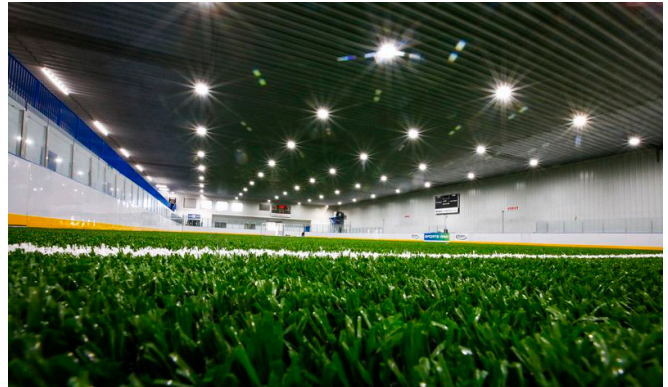

Thank you for your consideration. The demand for a facility like this in our area is long overdue and is only made possible with sponsors like you. Being the largest indoor turf field in the Lehigh Valley, we are very busy hosting a variety of sports and events for all ages. This opportunity will fill up fast, so please let us know if you have any specific questions and or requests. You can reach us directly at 610-351-0352 or email us at info@SLsportsrink.com.

Top 3 reasons to become a sponsor

- Facility is host to over 100,000 participants each season!
- Our demographic is your target audience!
- Your brand will be viewed and accessible on multiple platforms!

CONTACT INFORMATION:

_____	_____
Company Name	Contact Person
_____	_____
E-mail Address	Phone Number
_____	
Address	
_____	_____
Signature	Date

PAYMENT INFORMATION:

___ Please send me an invoice

___ I have enclosed a check made payable to: *Whitehall Sports Turf, LLC*

___ Please charge my credit card
Card Type: _____

_____

Card Number

_____

Expire Date   Security Code

Once we receive your completed sponsorship form, our staff will contact you to discuss recognition specifics and details.

Please send your high- resolution logos (.EPS or vector preferred) to info@SLsportsrink.com or call us at 610-351-0352 for assistance.

All materials will be sent for your approval before going to print.

SPONSORSHIP PACKAGES:

(Please check one)

1. ☐ Gold   ☐ Silver   ☐ Bronze